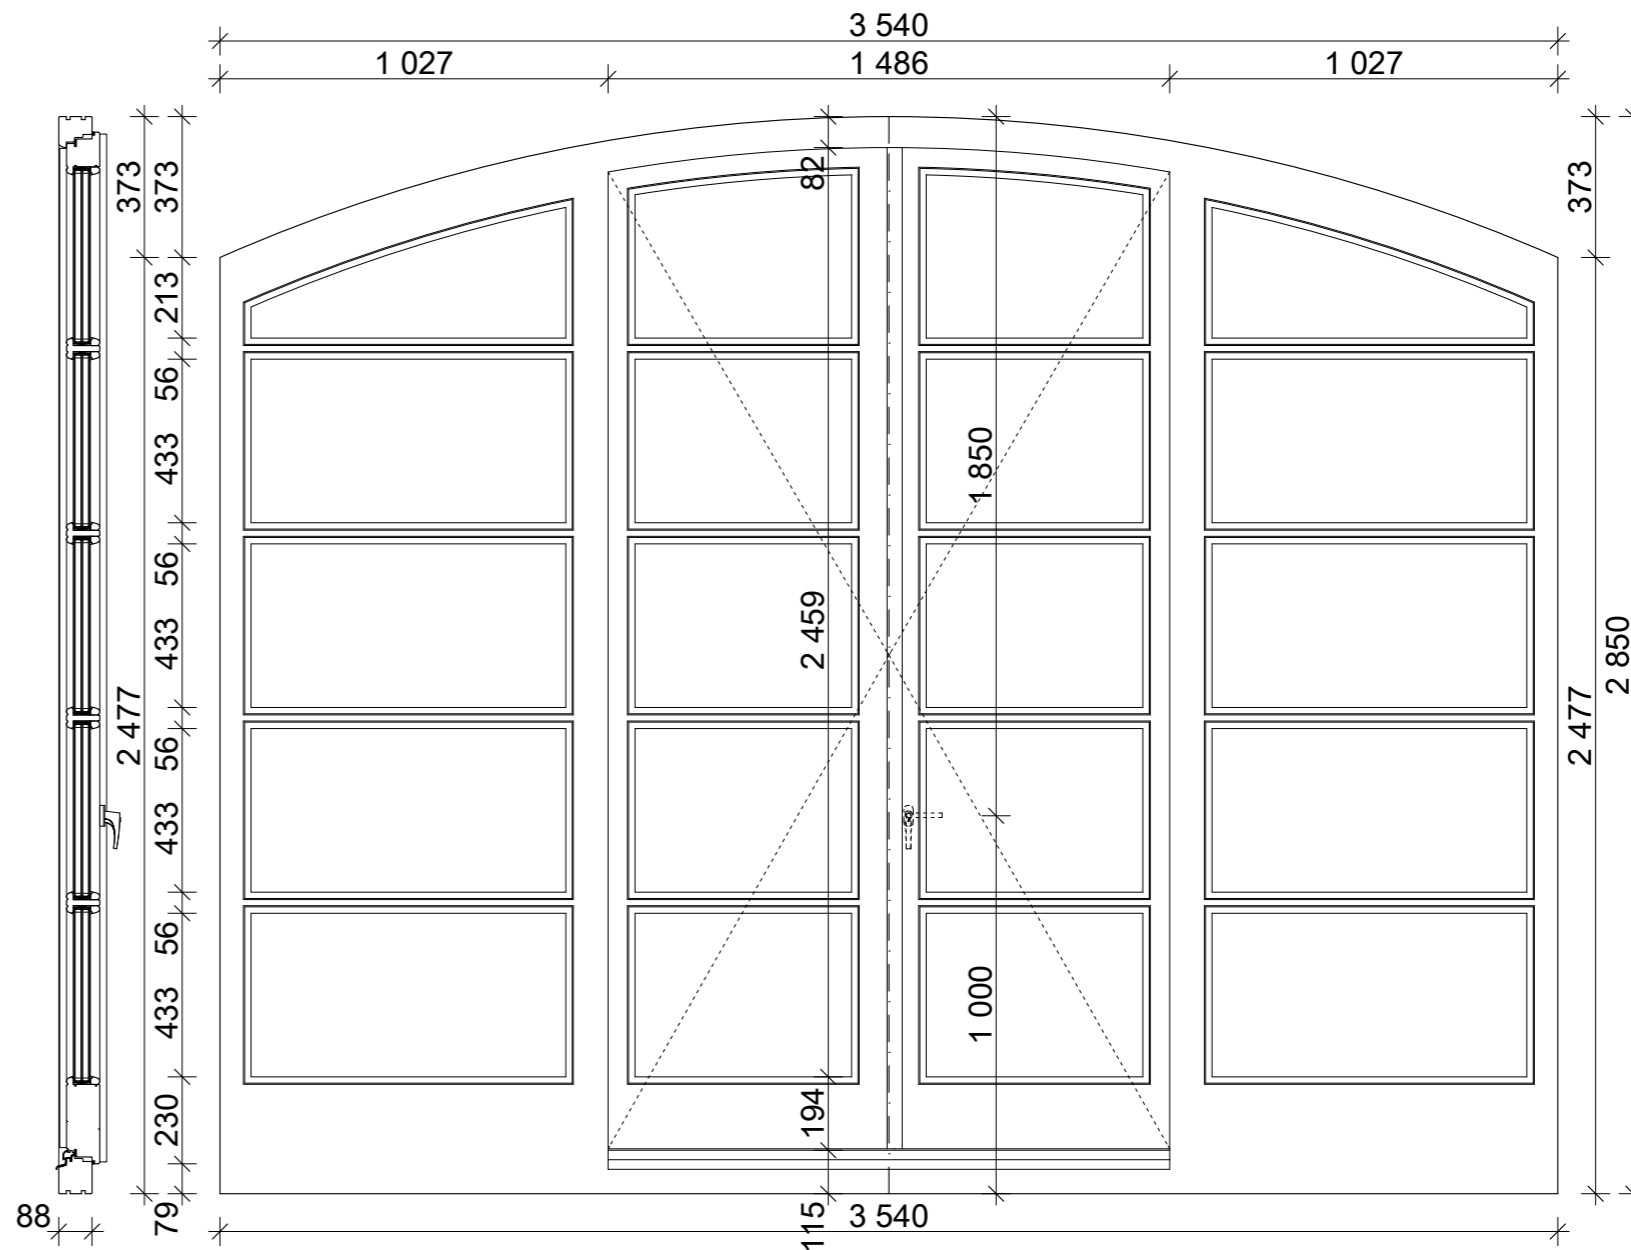

WINDOWS SUMMARY

Scale: 1:100

WF01 1420x2850 quantity:

Scale: 1:20, 1:5

WF02 1906x1900x763 quantity:

Scale: 1:20, 1:5

WF03 1420x1190 quantity:

Scale: 1:20, 1:5

* note: see details as shown in fig. WF05

WF04 3020x2850 quantity:

Scale: 1:20

WF05 3540x2850 quantity:

Scale: 1:20, 1:5

* note: see details as shown in fig. WF03

WF07 1420x1540 quantity:

Scale: 1:20

* note: see details as shown in fig. WF01

WS01 1420x2550 quantity:

Scale: 1:20

* note: see details as shown in fig. WF02
 * note: WS02 correspond with WS14

WS02 1906x2550x763 quantity:

Scale: 1:20

* note: see details as shown in fig. WF01

WS03 930x2410 quantity:

Scale: 1:20

WS04 1100x1320 quantity:

Scale: 1:20, 1:5

* note: see details as shown in fig. WF01

WS05 930x2410 quantity:

Scale: 1:20

WS06 3020x2550 quantity: