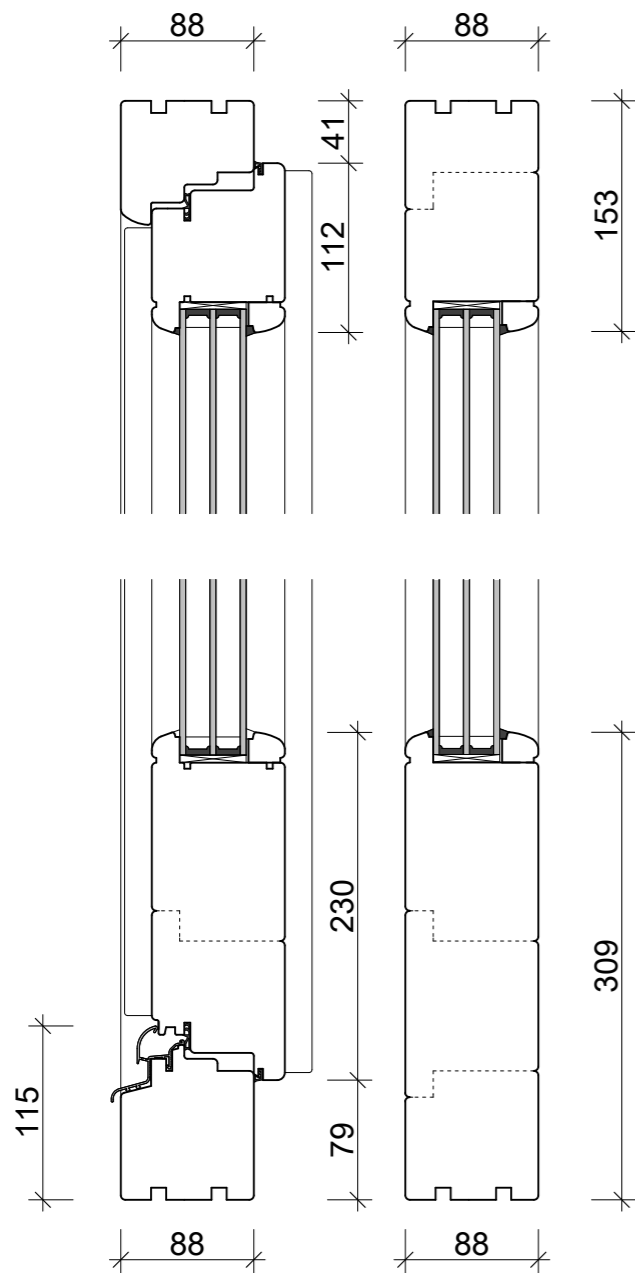

WINDOWS SUMMARY

Scale: 1:100

WF01 1420x2850 quantity:

Scale: 1:20, 1:5

WF02 1906x1900x763 quantity:

Scale: 1:20, 1:5

WF03 1420x1190 quantity:

Scale: 1:20, 1:5

* note: see details as shown in fig. WF05

WF04 3020x2850 quantity:

Scale: 1:20

WF05 3540x2850 quantity:

Scale: 1:20, 1:5

* note: see details as shown in fig. WF03

WF07 1420x1540 quantity:

Scale: 1:20

* note: see details as shown in fig. WF01

WS01 1420x2550 quantity:

Scale: 1:20

* note: see details as shown in fig. WF02
 * note: WS02 correspond with WS14

WS02 1906x2550x763 quantity:

Scale: 1:20

* note: see details as shown in fig. WF01

WS03 930x2410 quantity:

Scale: 1:20

WS04 1100x1320 quantity:

Scale: 1:20, 1:5

* note: see details as shown in fig. WF01

WS05 930x2410 quantity:

Scale: 1:20

WS06 3020x2550 quantity: