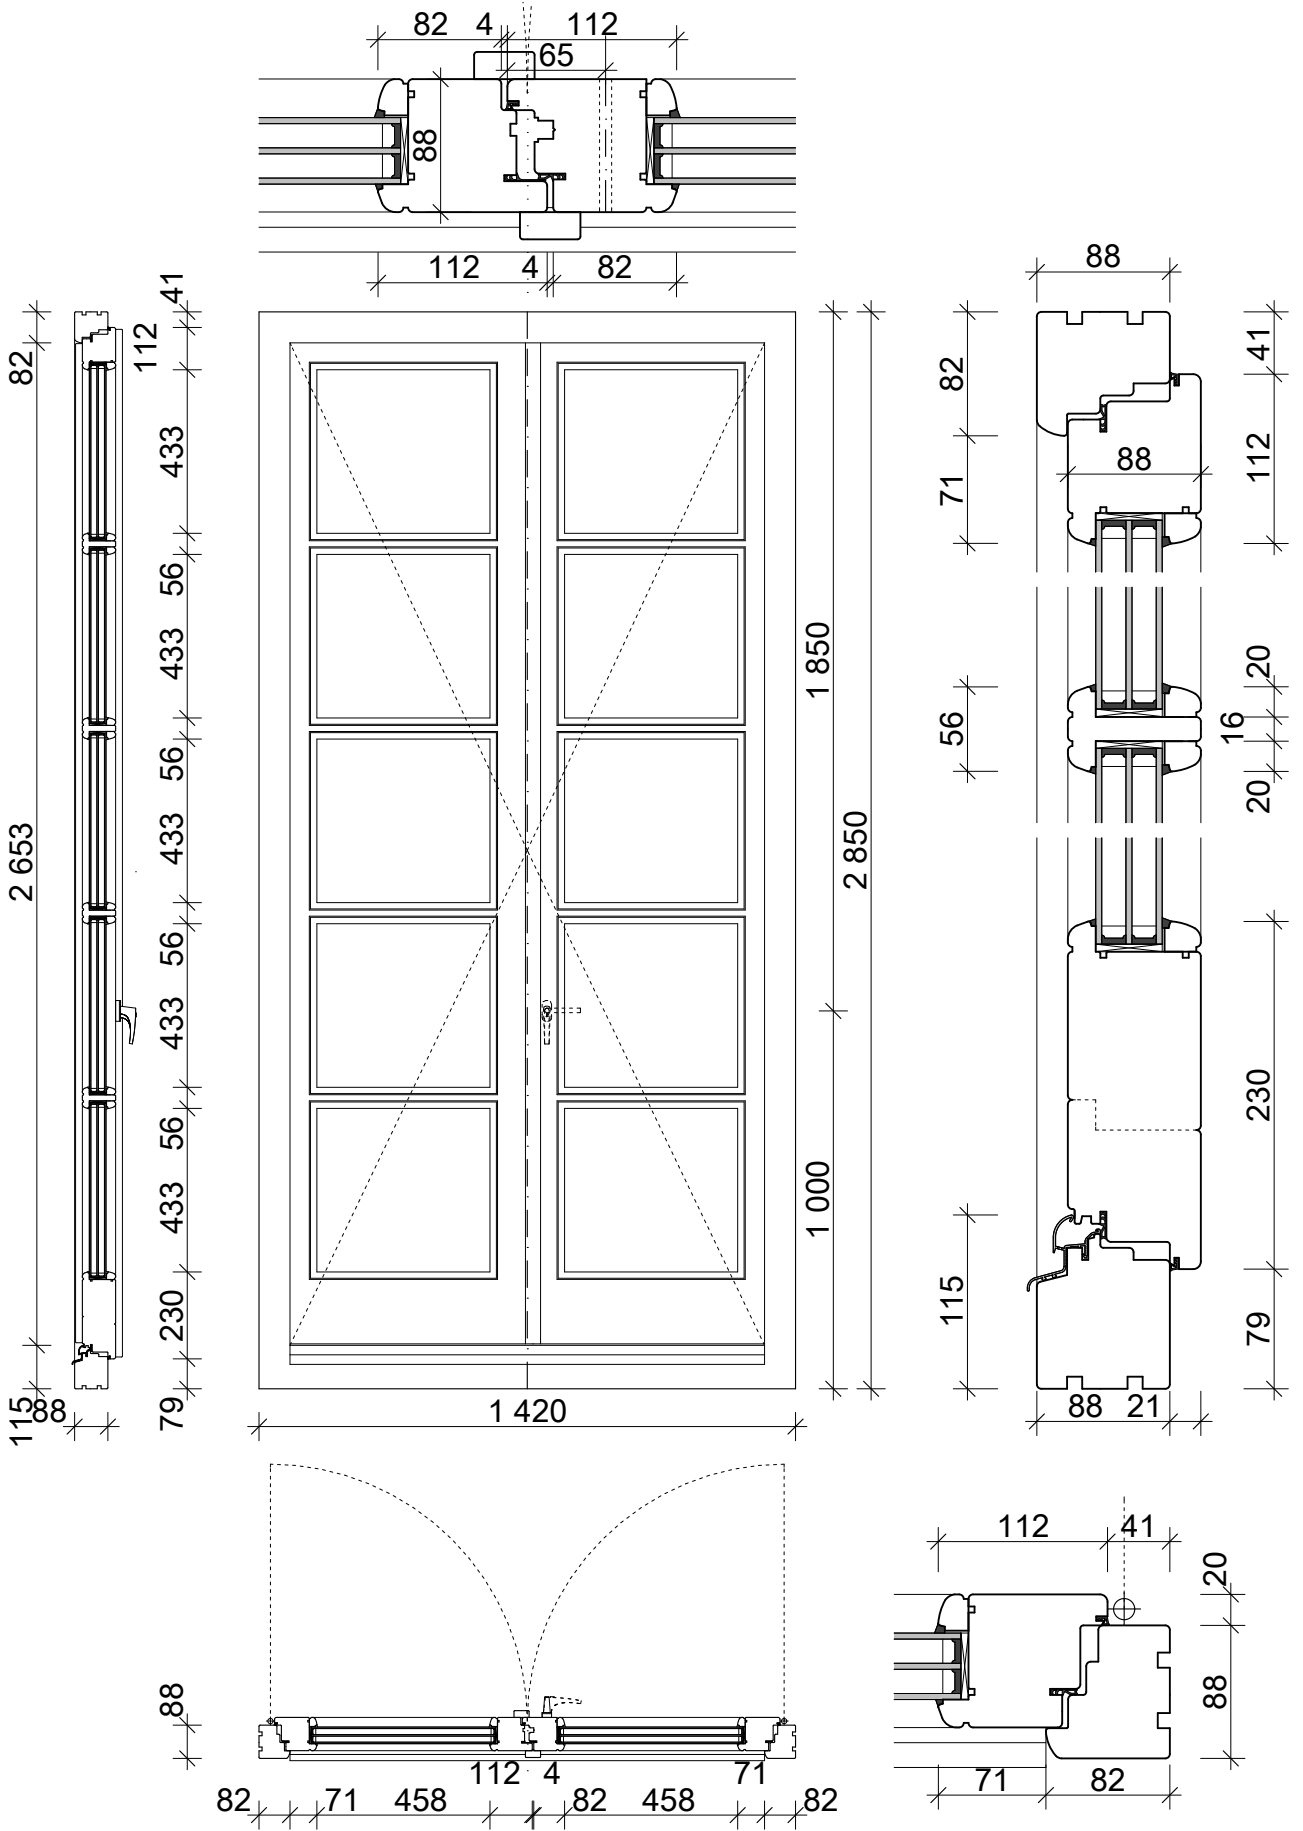

WINDOWS SUMMARY

Scale: 1:100

WF01 1420x2850 quantity:

Scale: 1:20, 1:5

WF02 1906x1900x763 quantity:

Scale: 1:20, 1:5

WF03 1420x1190 quantity:

Scale: 1:20, 1:5

* note: see details as shown in fig. WF05

WF04 3020x2850 quantity:

Scale: 1:20

WF05 3540x2850 quantity:

Scale: 1:20, 1:5

* note: see details as shown in fig. WF03

WF07 1420x1540 quantity:

Scale: 1:20

* note: see details as shown in fig. WF01

WS01 1420x2550 quantity:

Scale: 1:20

* note: see details as shown in fig. WF02
 * note: WS02 correspond with WS14

WS02 1906x2550x763 quantity:

Scale: 1:20

* note: see details as shown in fig. WF01

WS03 930x2410 quantity:

Scale: 1:20

WS04 1100x1320 quantity:

Scale: 1:20, 1:5

* note: see details as shown in fig. WF01

WS05 930x2410 quantity:

Scale: 1:20

WS06 3020x2550 quantity: