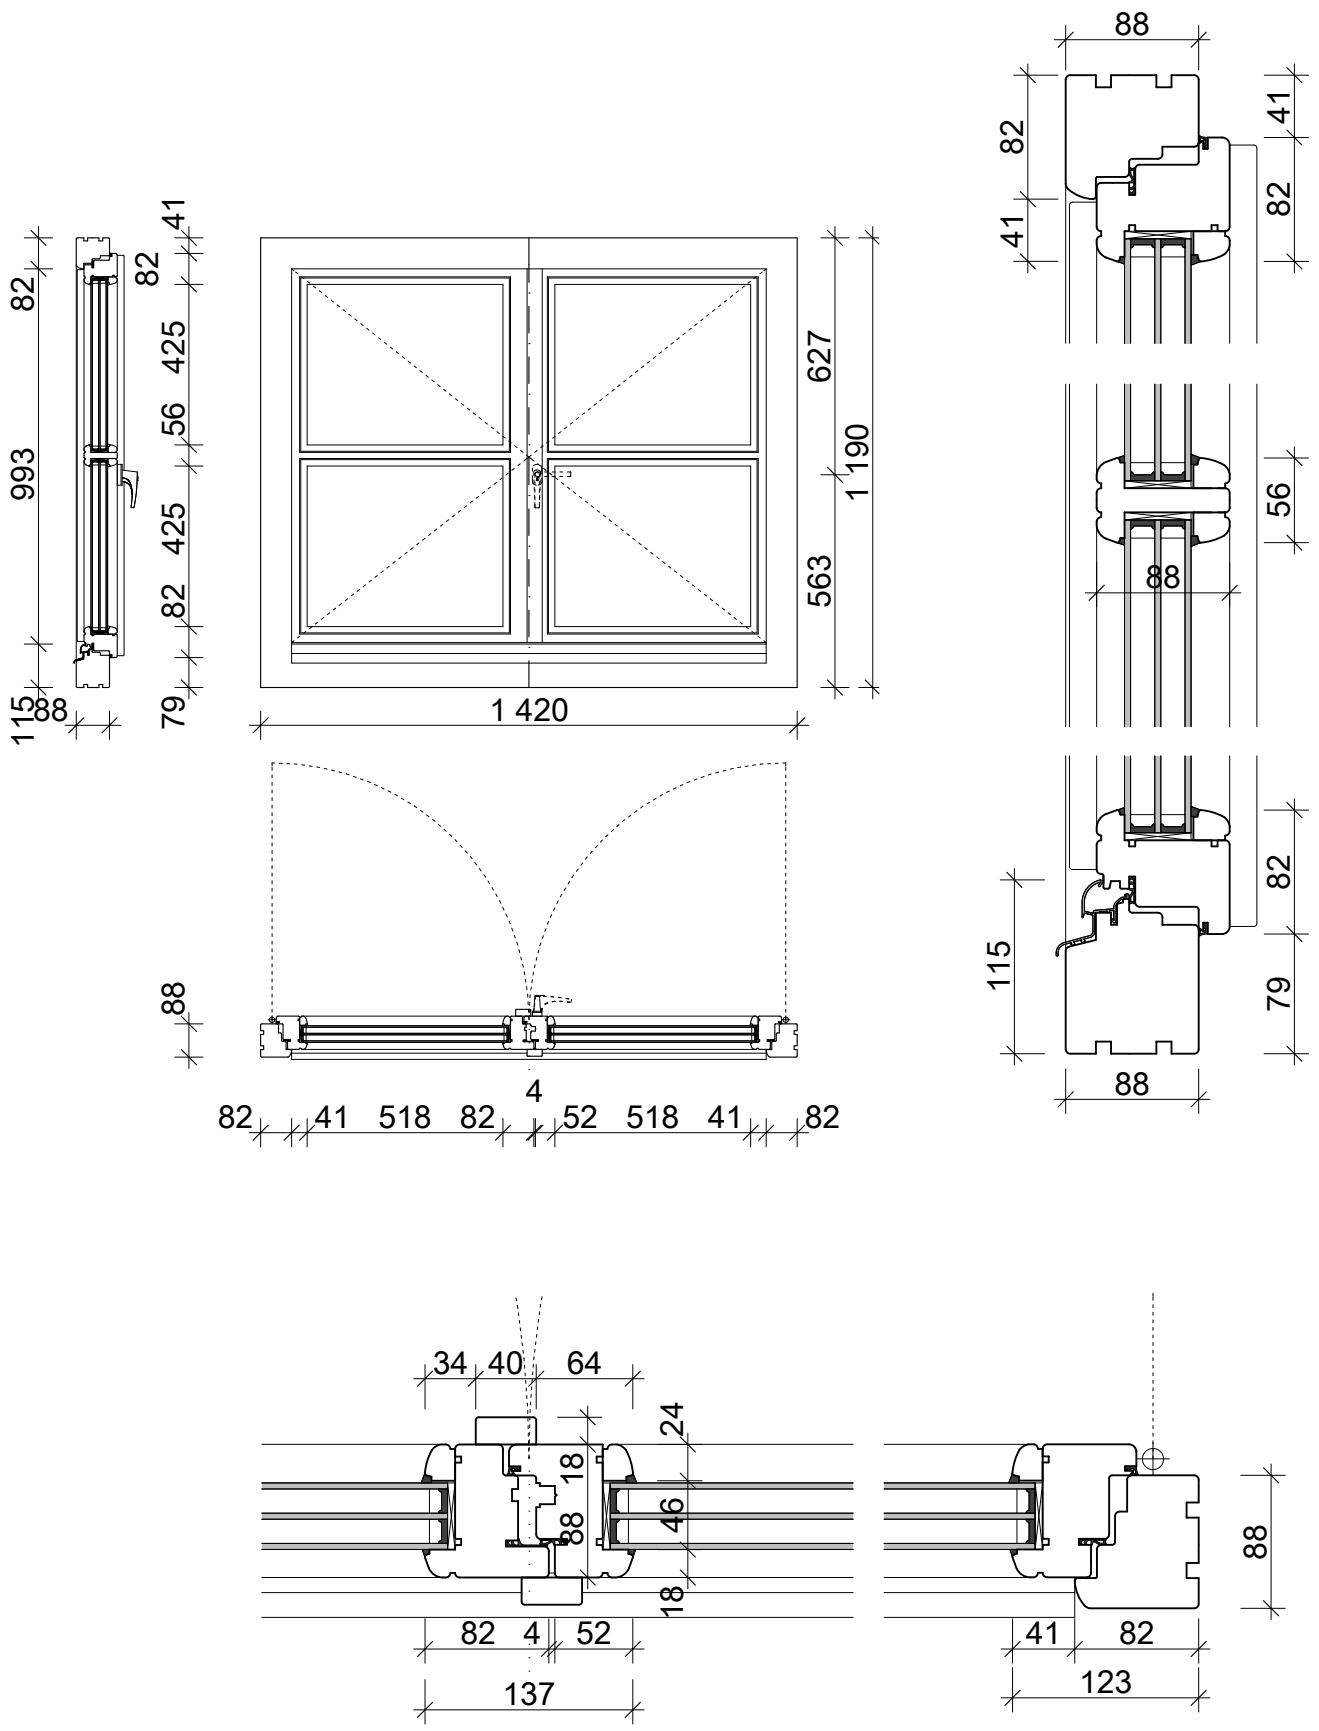

WINDOWS SUMMARY

Scale: 1:100

WF01 1420x2850 quantity:

Scale: 1:20, 1:5

WF02 1906x1900x763 quantity:

Scale: 1:20, 1:5

WF03 1420x1190 quantity:

Scale: 1:20, 1:5

* note: see details as shown in fig. WF05

WF04 3020x2850 quantity:

Scale: 1:20

WF05 3540x2850 quantity:

Scale: 1:20, 1:5

* note: see details as shown in fig. WF03

WF07 1420x1540 quantity:

Scale: 1:20

* note: see details as shown in fig. WF01

WS01 1420x2550 quantity:

Scale: 1:20

* note: see details as shown in fig. WF02
 * note: WS02 correspond with WS14

WS02 1906x2550x763 quantity:

Scale: 1:20

* note: see details as shown in fig. WF01

WS03 930x2410 quantity:

Scale: 1:20

WS04 1100x1320 quantity:

Scale: 1:20, 1:5

* note: see details as shown in fig. WF01

WS05 930x2410 quantity:

Scale: 1:20

WS06 3020x2550 quantity: