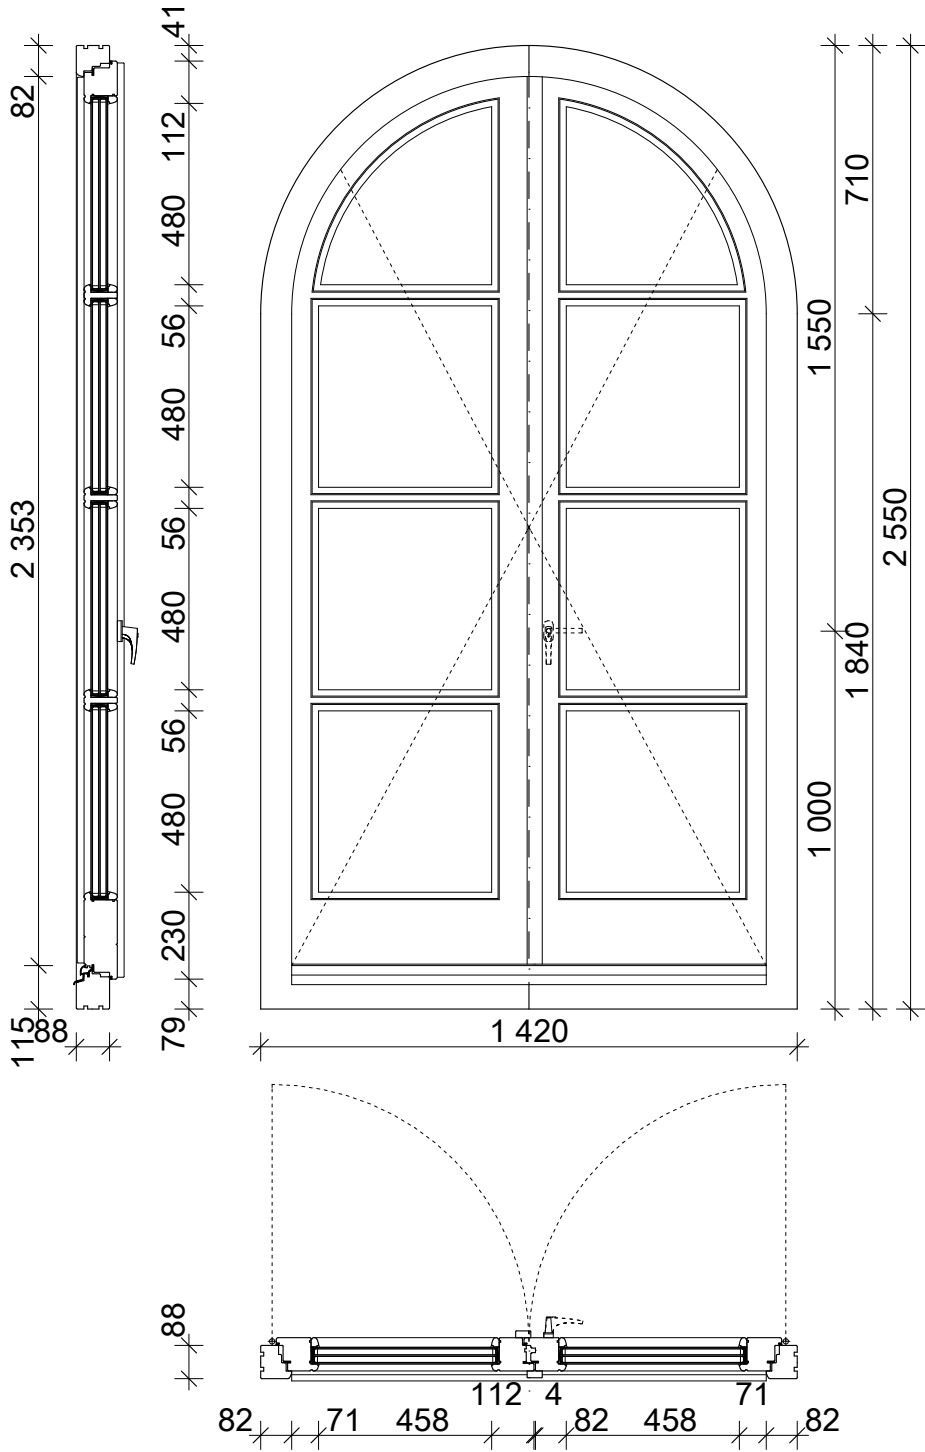

WINDOWS SUMMARY

Scale: 1:100

WF01 1420x2850 quantity:

Scale: 1:20, 1:5

WF02 1906x1900x763 quantity:

Scale: 1:20, 1:5

WF03 1420x1190 quantity:

Scale: 1:20, 1:5

* note: see details as shown in fig. WF05

WF04 3020x2850 quantity:

Scale: 1:20

WF05 3540x2850 quantity:

Scale: 1:20, 1:5

* note: see details as shown in fig. WF03

WF07 1420x1540 quantity:

Scale: 1:20

* note: see details as shown in fig. WF01

WS01 1420x2550 quantity:

Scale: 1:20

* note: see details as shown in fig. WF02
 * note: WS02 correspond with WS14

WS02 1906x2550x763 quantity:

Scale: 1:20

* note: see details as shown in fig. WF01

WS03 930x2410 quantity:

Scale: 1:20

WS04 1100x1320 quantity:

Scale: 1:20, 1:5

* note: see details as shown in fig. WF01

WS05 930x2410 quantity:

Scale: 1:20

WS06 3020x2550 quantity: