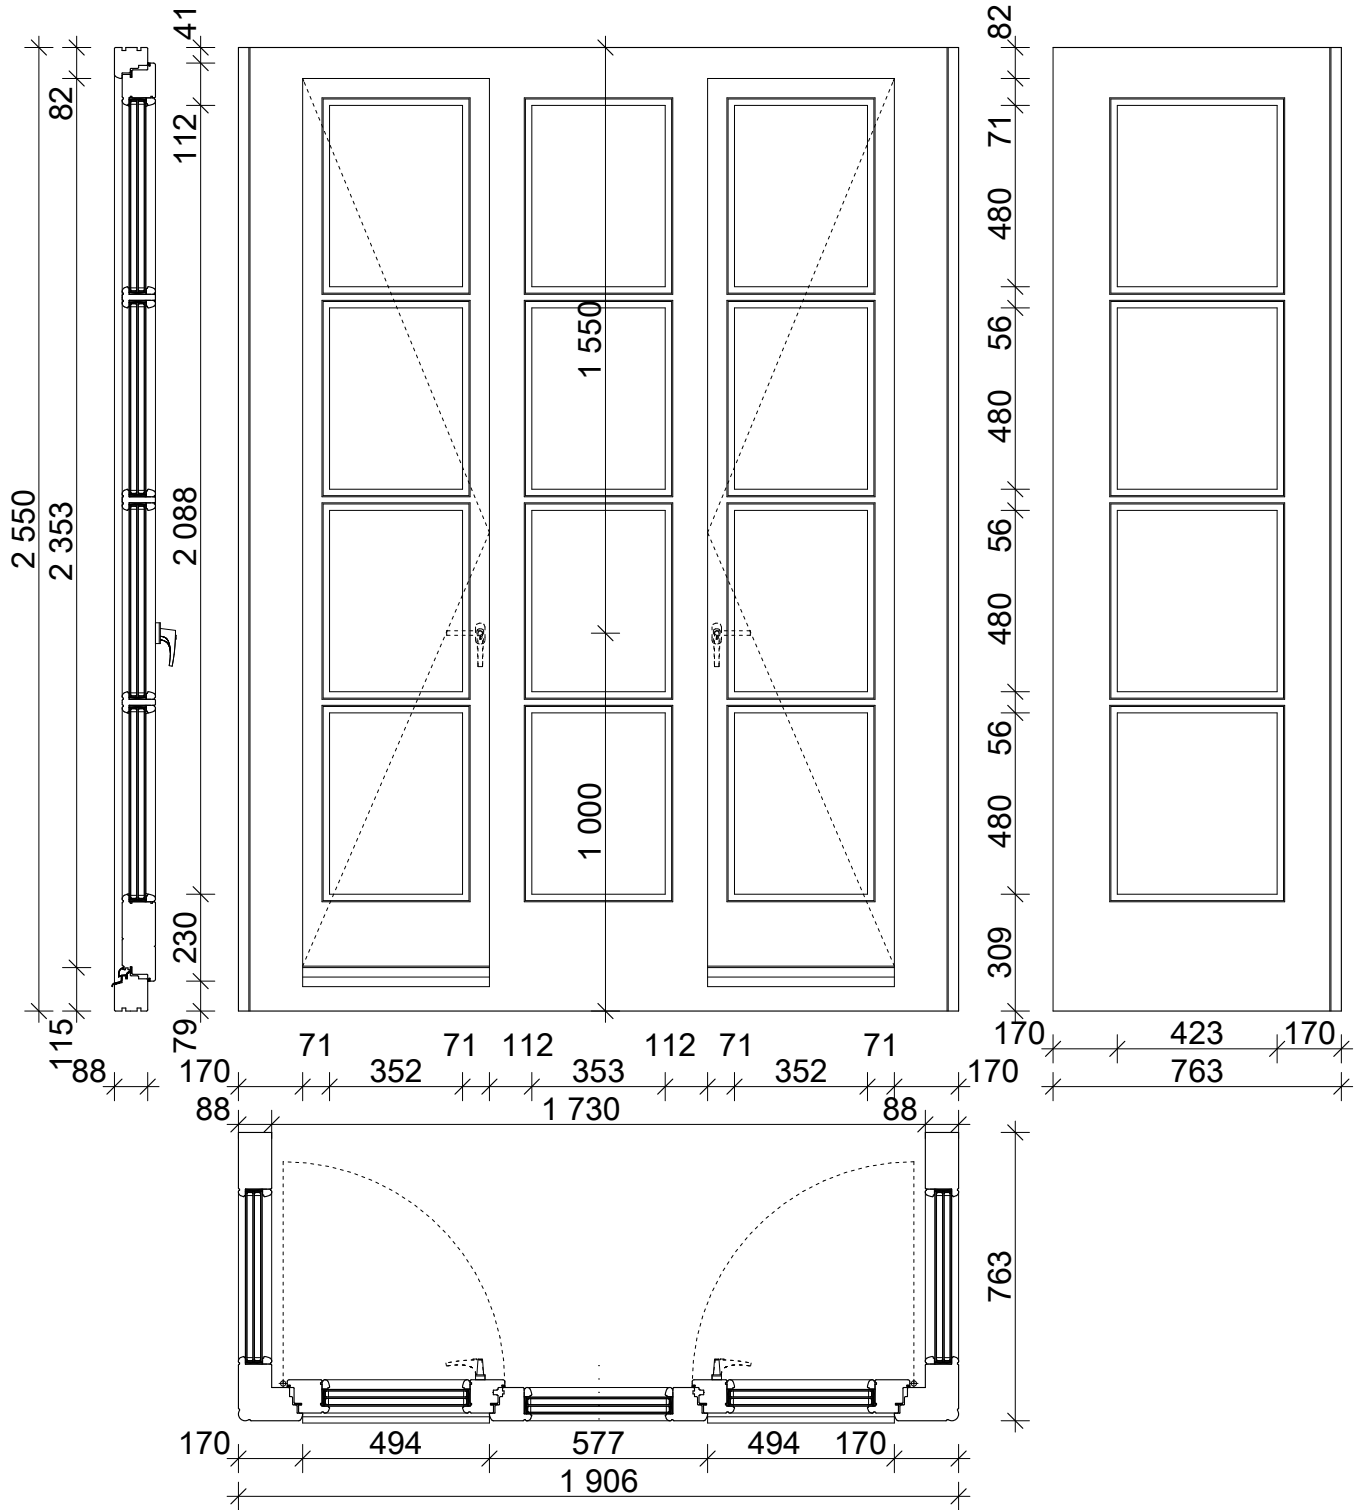

WINDOWS SUMMARY

Scale: 1:100

WF01 1420x2850 quantity:

Scale: 1:20, 1:5

WF02 1906x1900x763 quantity:

Scale: 1:20, 1:5

WF03 1420x1190 quantity:

Scale: 1:20, 1:5

* note: see details as shown in fig. WF05

WF04 3020x2850 quantity:

Scale: 1:20

WF05 3540x2850 quantity:

Scale: 1:20, 1:5

* note: see details as shown in fig. WF03

WF07 1420x1540 quantity:

Scale: 1:20

* note: see details as shown in fig. WF01

WS01 1420x2550 quantity:

Scale: 1:20

* note: see details as shown in fig. WF02
 * note: WS02 correspond with WS14

WS02 1906x2550x763 quantity:

Scale: 1:20

* note: see details as shown in fig. WF01

WS03 930x2410 quantity:

Scale: 1:20

WS04 1100x1320 quantity:

Scale: 1:20, 1:5

* note: see details as shown in fig. WF01

WS05 930x2410 quantity:

Scale: 1:20

WS06 3020x2550 quantity: