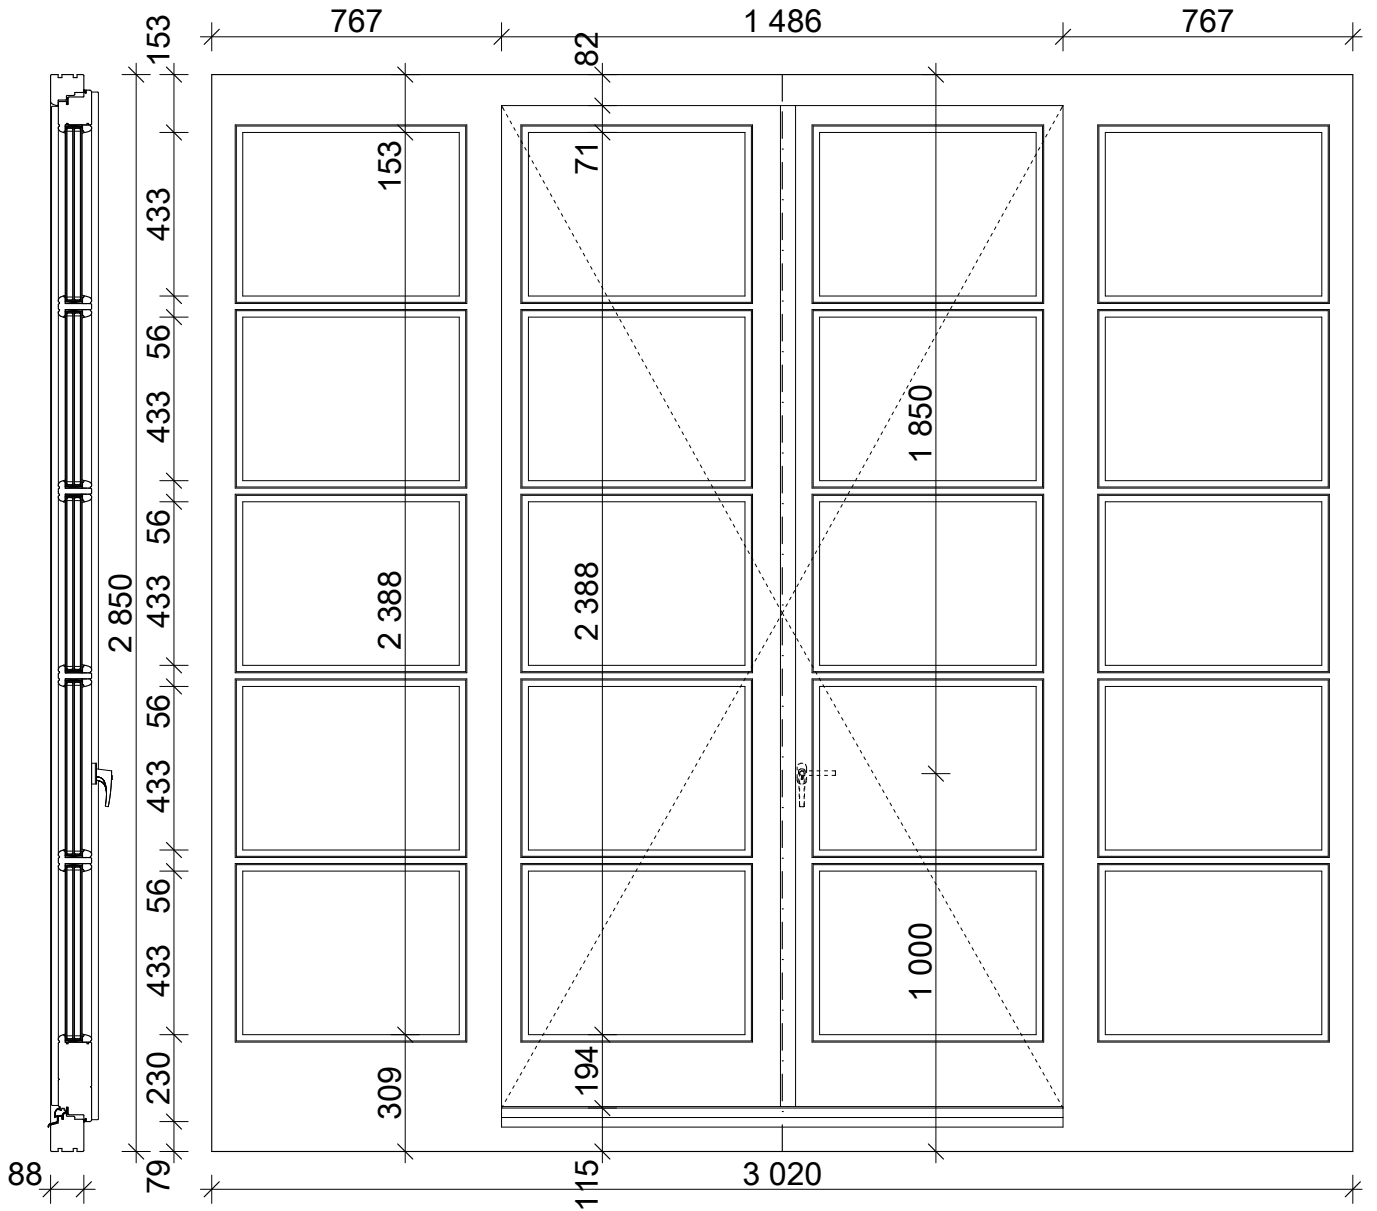

WINDOWS SUMMARY

Scale: 1:100

WF01 1420x2850 quantity:

Scale: 1:20, 1:5

WF02 1906x1900x763 quantity:

Scale: 1:20, 1:5

WF03 1420x1190 quantity:

Scale: 1:20, 1:5

* note: see details as shown in fig. WF05

WF04 3020x2850 quantity:

Scale: 1:20

WF05 3540x2850 quantity:

Scale: 1:20, 1:5

* note: see details as shown in fig. WF03

WF07 1420x1540 quantity:

Scale: 1:20

* note: see details as shown in fig. WF01

WS01 1420x2550 quantity:

Scale: 1:20

* note: see details as shown in fig. WF02
 * note: WS02 correspond with WS14

WS02 1906x2550x763 quantity:

Scale: 1:20

* note: see details as shown in fig. WF01

WS03 930x2410 quantity:

Scale: 1:20

WS04 1100x1320 quantity:

Scale: 1:20, 1:5

* note: see details as shown in fig. WF01

WS05 930x2410 quantity:

Scale: 1:20

WS06 3020x2550 quantity: