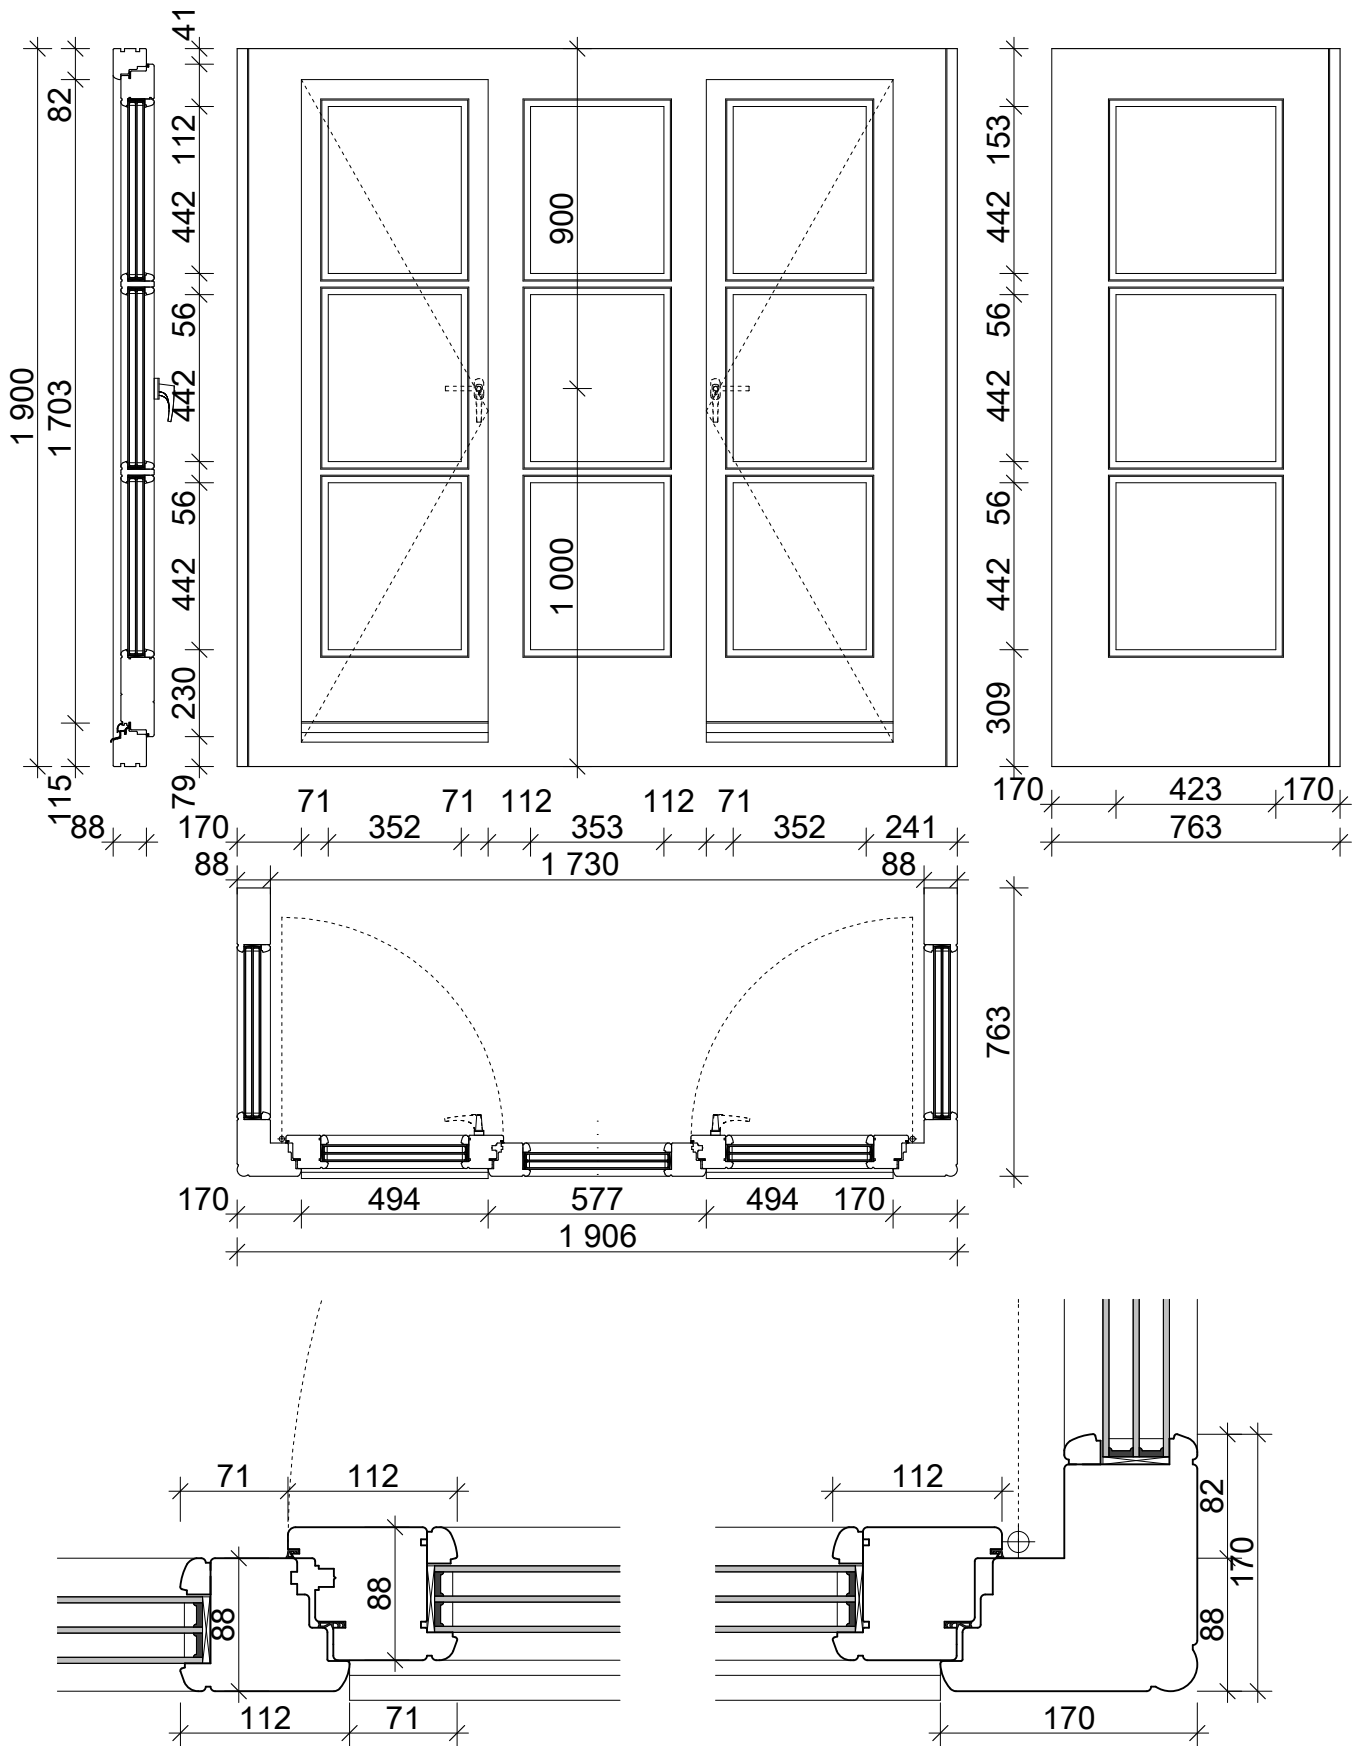

WINDOWS SUMMARY

Scale: 1:100

WF01 1420x2850 quantity:

Scale: 1:20, 1:5

WF02 1906x1900x763 quantity:

Scale: 1:20, 1:5

WF03 1420x1190 quantity:

Scale: 1:20, 1:5

* note: see details as shown in fig. WF05

WF04 3020x2850 quantity:

Scale: 1:20

WF05 3540x2850 quantity:

Scale: 1:20, 1:5

* note: see details as shown in fig. WF03

WF07 1420x1540 quantity:

Scale: 1:20

* note: see details as shown in fig. WF01

WS01 1420x2550 quantity:

Scale: 1:20

* note: see details as shown in fig. WF02
 * note: WS02 correspond with WS14

WS02 1906x2550x763 quantity:

Scale: 1:20

* note: see details as shown in fig. WF01

WS03 930x2410 quantity:

Scale: 1:20

WS04 1100x1320 quantity:

Scale: 1:20, 1:5

* note: see details as shown in fig. WF01

WS05 930x2410 quantity:

Scale: 1:20

WS06 3020x2550 quantity: