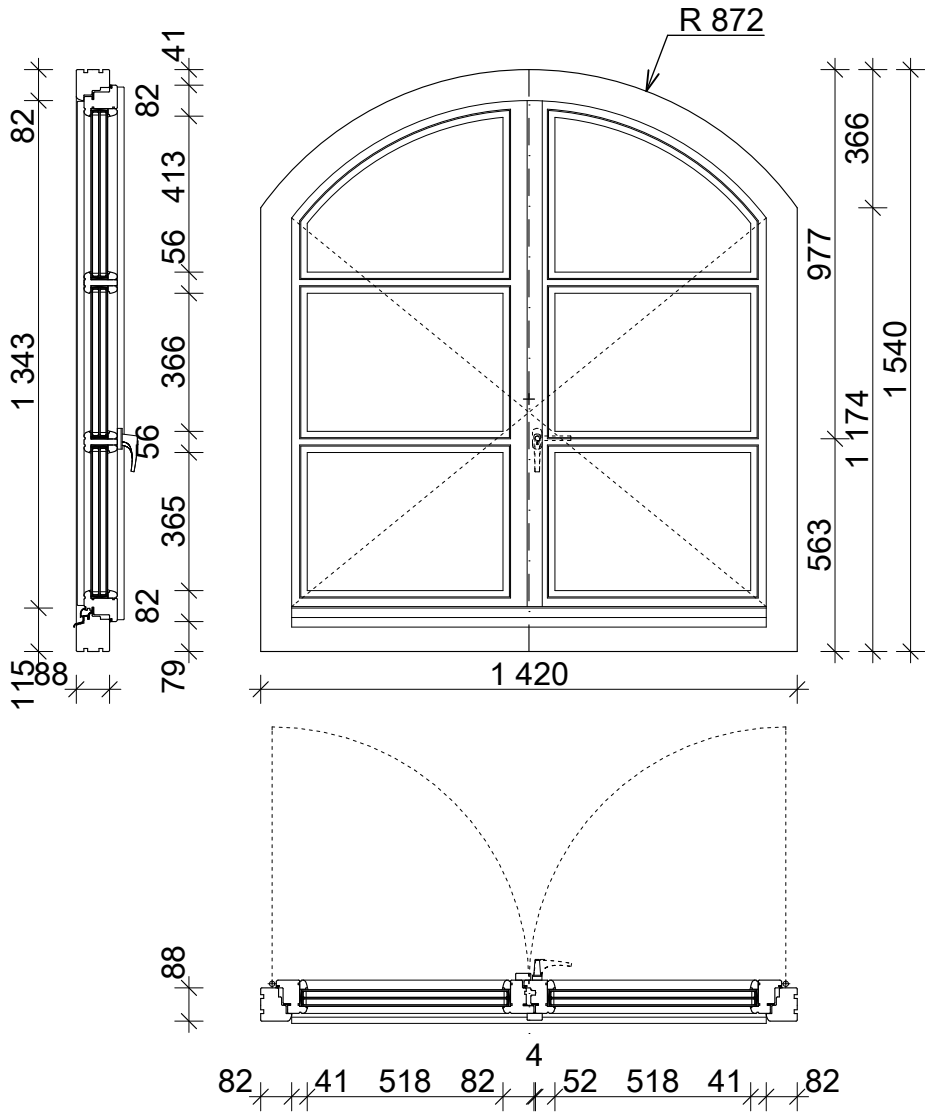

WINDOWS SUMMARY

Scale: 1:100

WF01 1420x2850 quantity:

Scale: 1:20, 1:5

WF02 1906x1900x763 quantity:

Scale: 1:20, 1:5

WF03 1420x1190 quantity:

Scale: 1:20, 1:5

* note: see details as shown in fig. WF05

WF04 3020x2850 quantity:

Scale: 1:20

WF05 3540x2850 quantity:

Scale: 1:20, 1:5

* note: see details as shown in fig. WF03

WF07 1420x1540 quantity:

Scale: 1:20

* note: see details as shown in fig. WF01

WS01 1420x2550 quantity:

Scale: 1:20

* note: see details as shown in fig. WF02
 * note: WS02 correspond with WS14

WS02 1906x2550x763 quantity:

Scale: 1:20

* note: see details as shown in fig. WF01

WS03 930x2410 quantity:

Scale: 1:20

WS04 1100x1320 quantity:

Scale: 1:20, 1:5

* note: see details as shown in fig. WF01

WS05 930x2410 quantity:

Scale: 1:20

WS06 3020x2550 quantity: